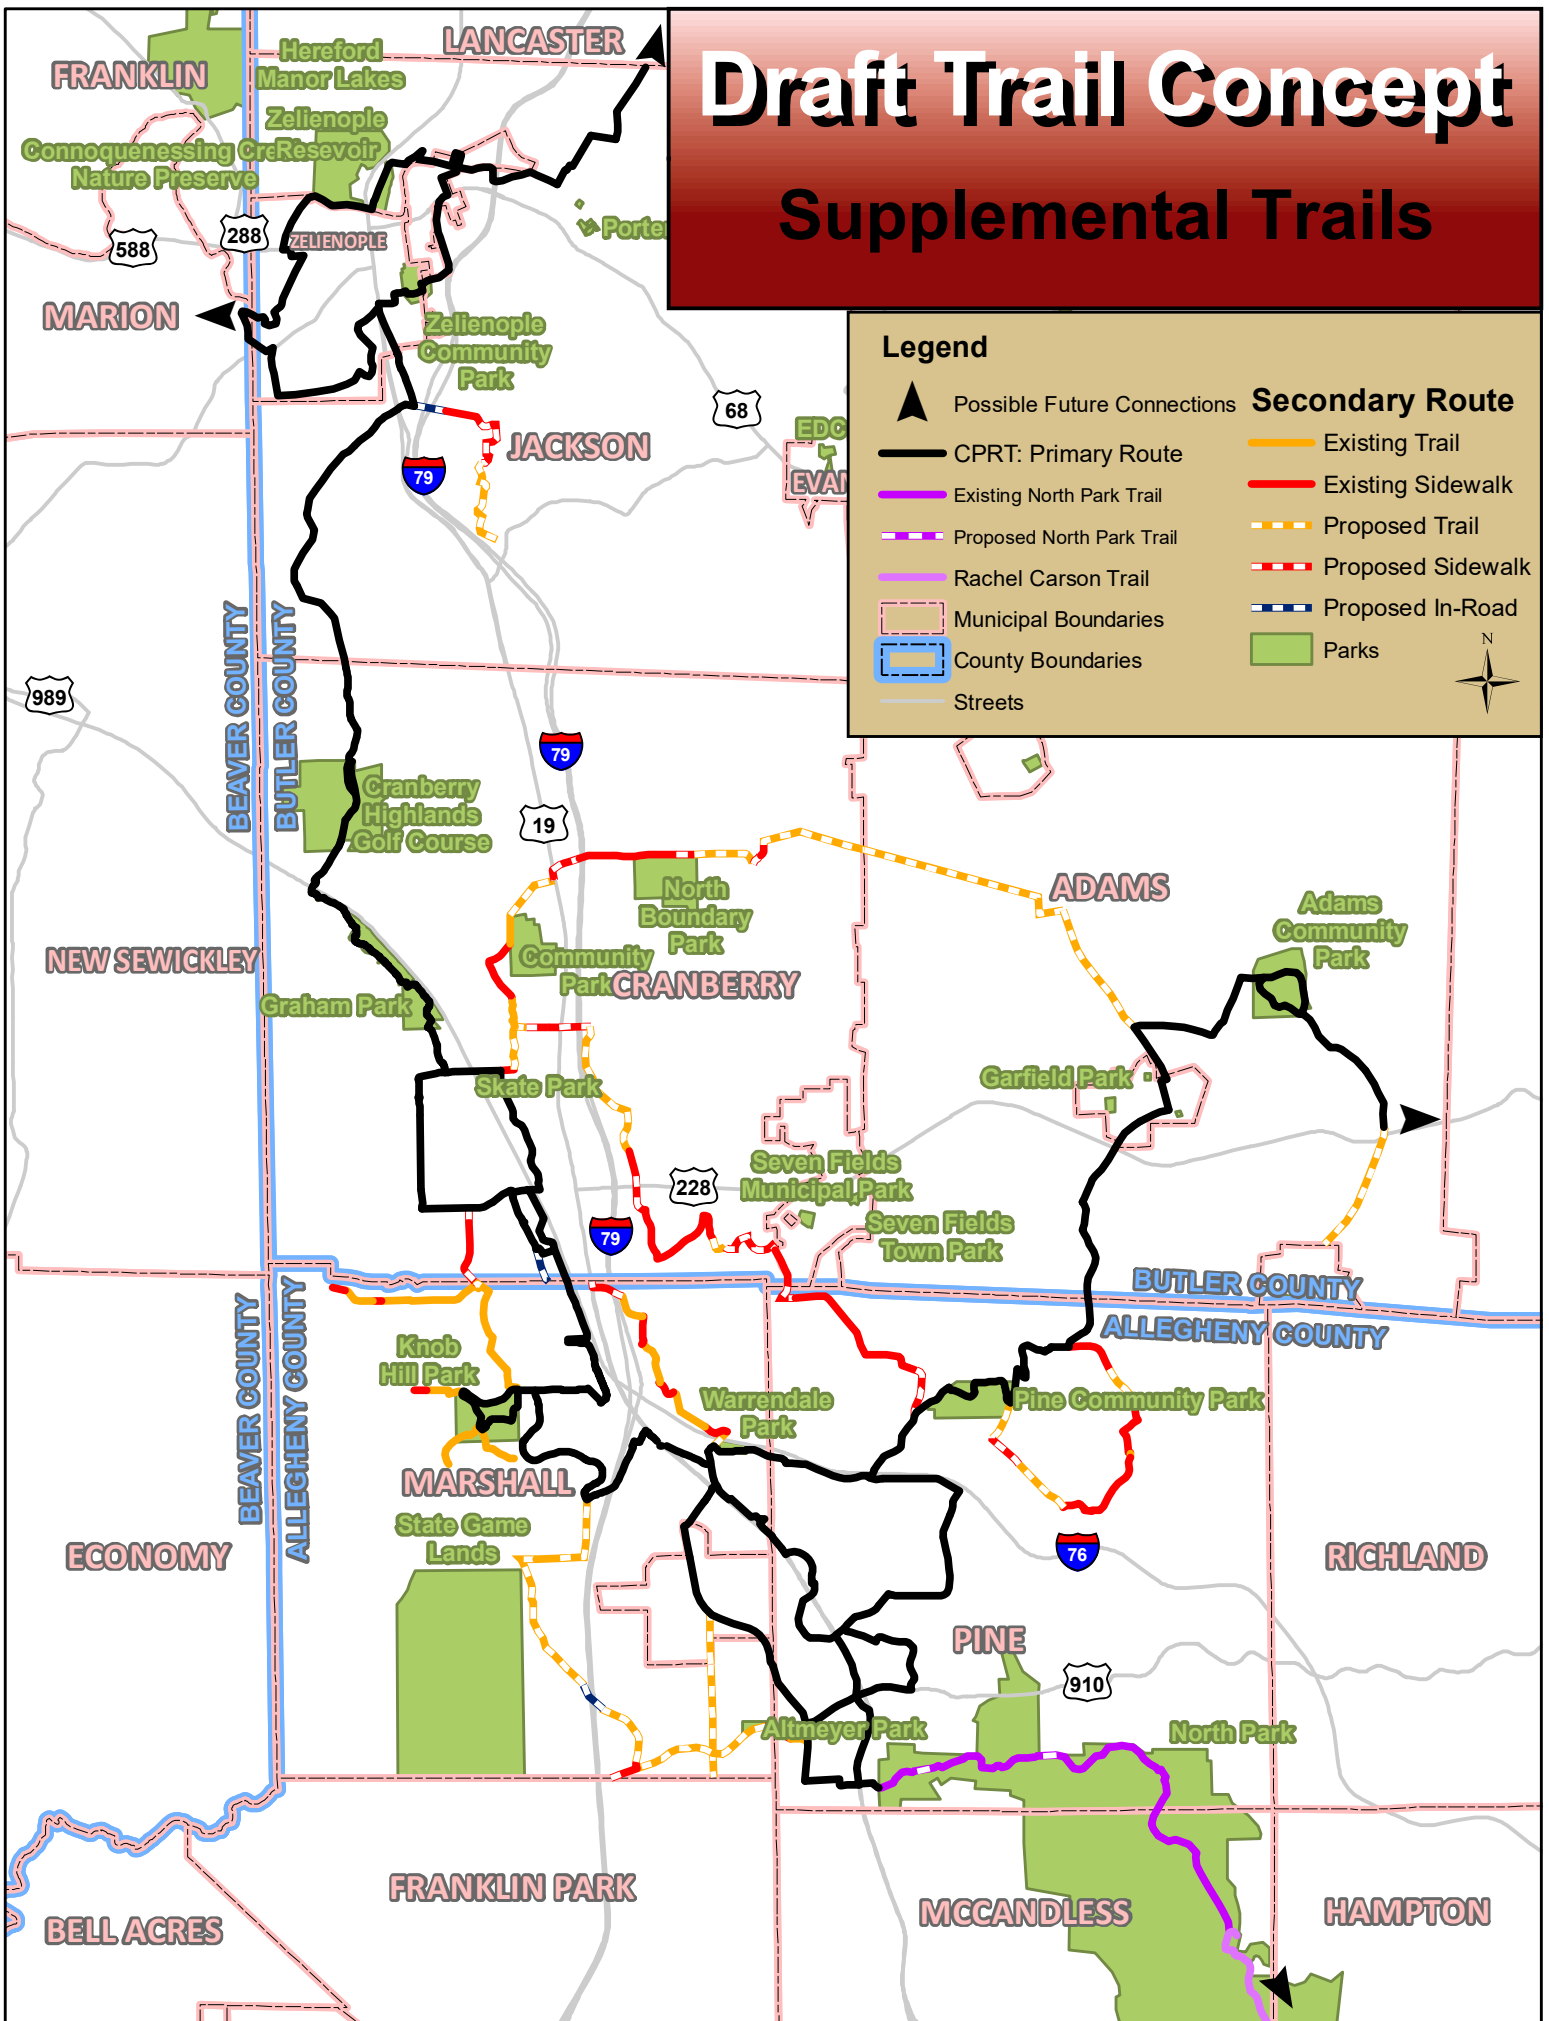

Draft Trail Concept

Supplemental Trails

Legend

- ▲ Possible Future Connections
- CPRT: Primary Route
- Existing North Park Trail
- Proposed North Park Trail
- Rachel Carson Trail
- ▭ Municipal Boundaries
- ▭ County Boundaries
- Streets

Secondary Route

- Existing Trail
- Existing Sidewalk
- Proposed Trail
- Proposed Sidewalk
- Proposed In-Road
- ▭ Parks