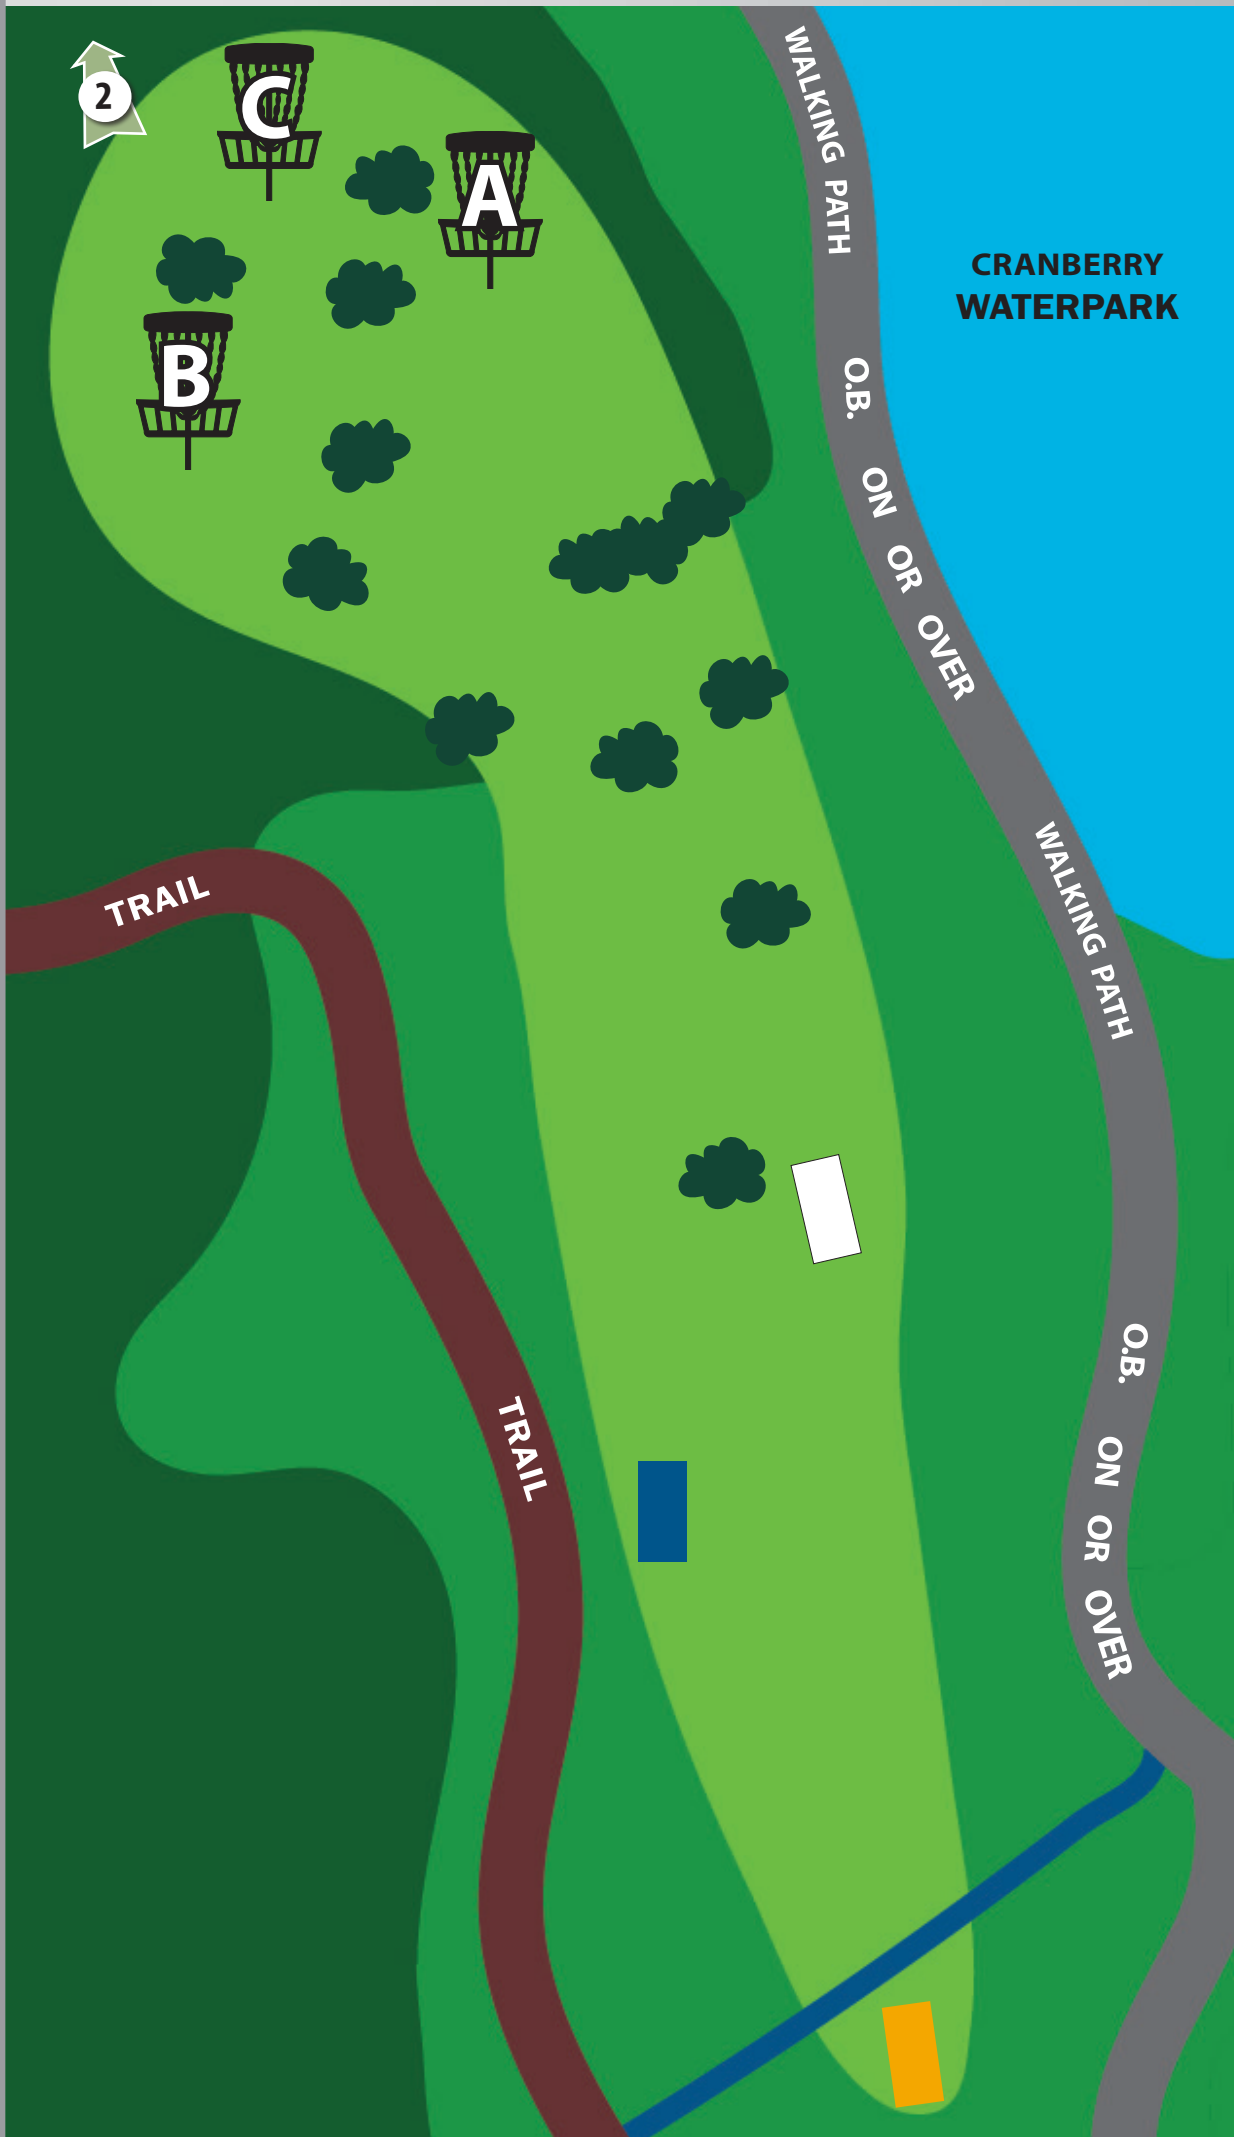

1

NORTH BOUNDARY PARK DISC GOLF COURSE

— 2018 PROJECT OF THE YEAR

PAR 4

GOLD TEE

DISTANCE:

635 ft / 194 m

ELEVATION:

+21 ft / +6 m

DISTANCE:

655 ft / 200 m

ELEVATION:

+44 ft / +13 m

DISTANCE:

692 ft / 211 m

ELEVATION:

+37 ft / +11 m

SCAN THE QR CODE FOR COURSE MAPS
or visit CranberryTownship.org/DiscGolf