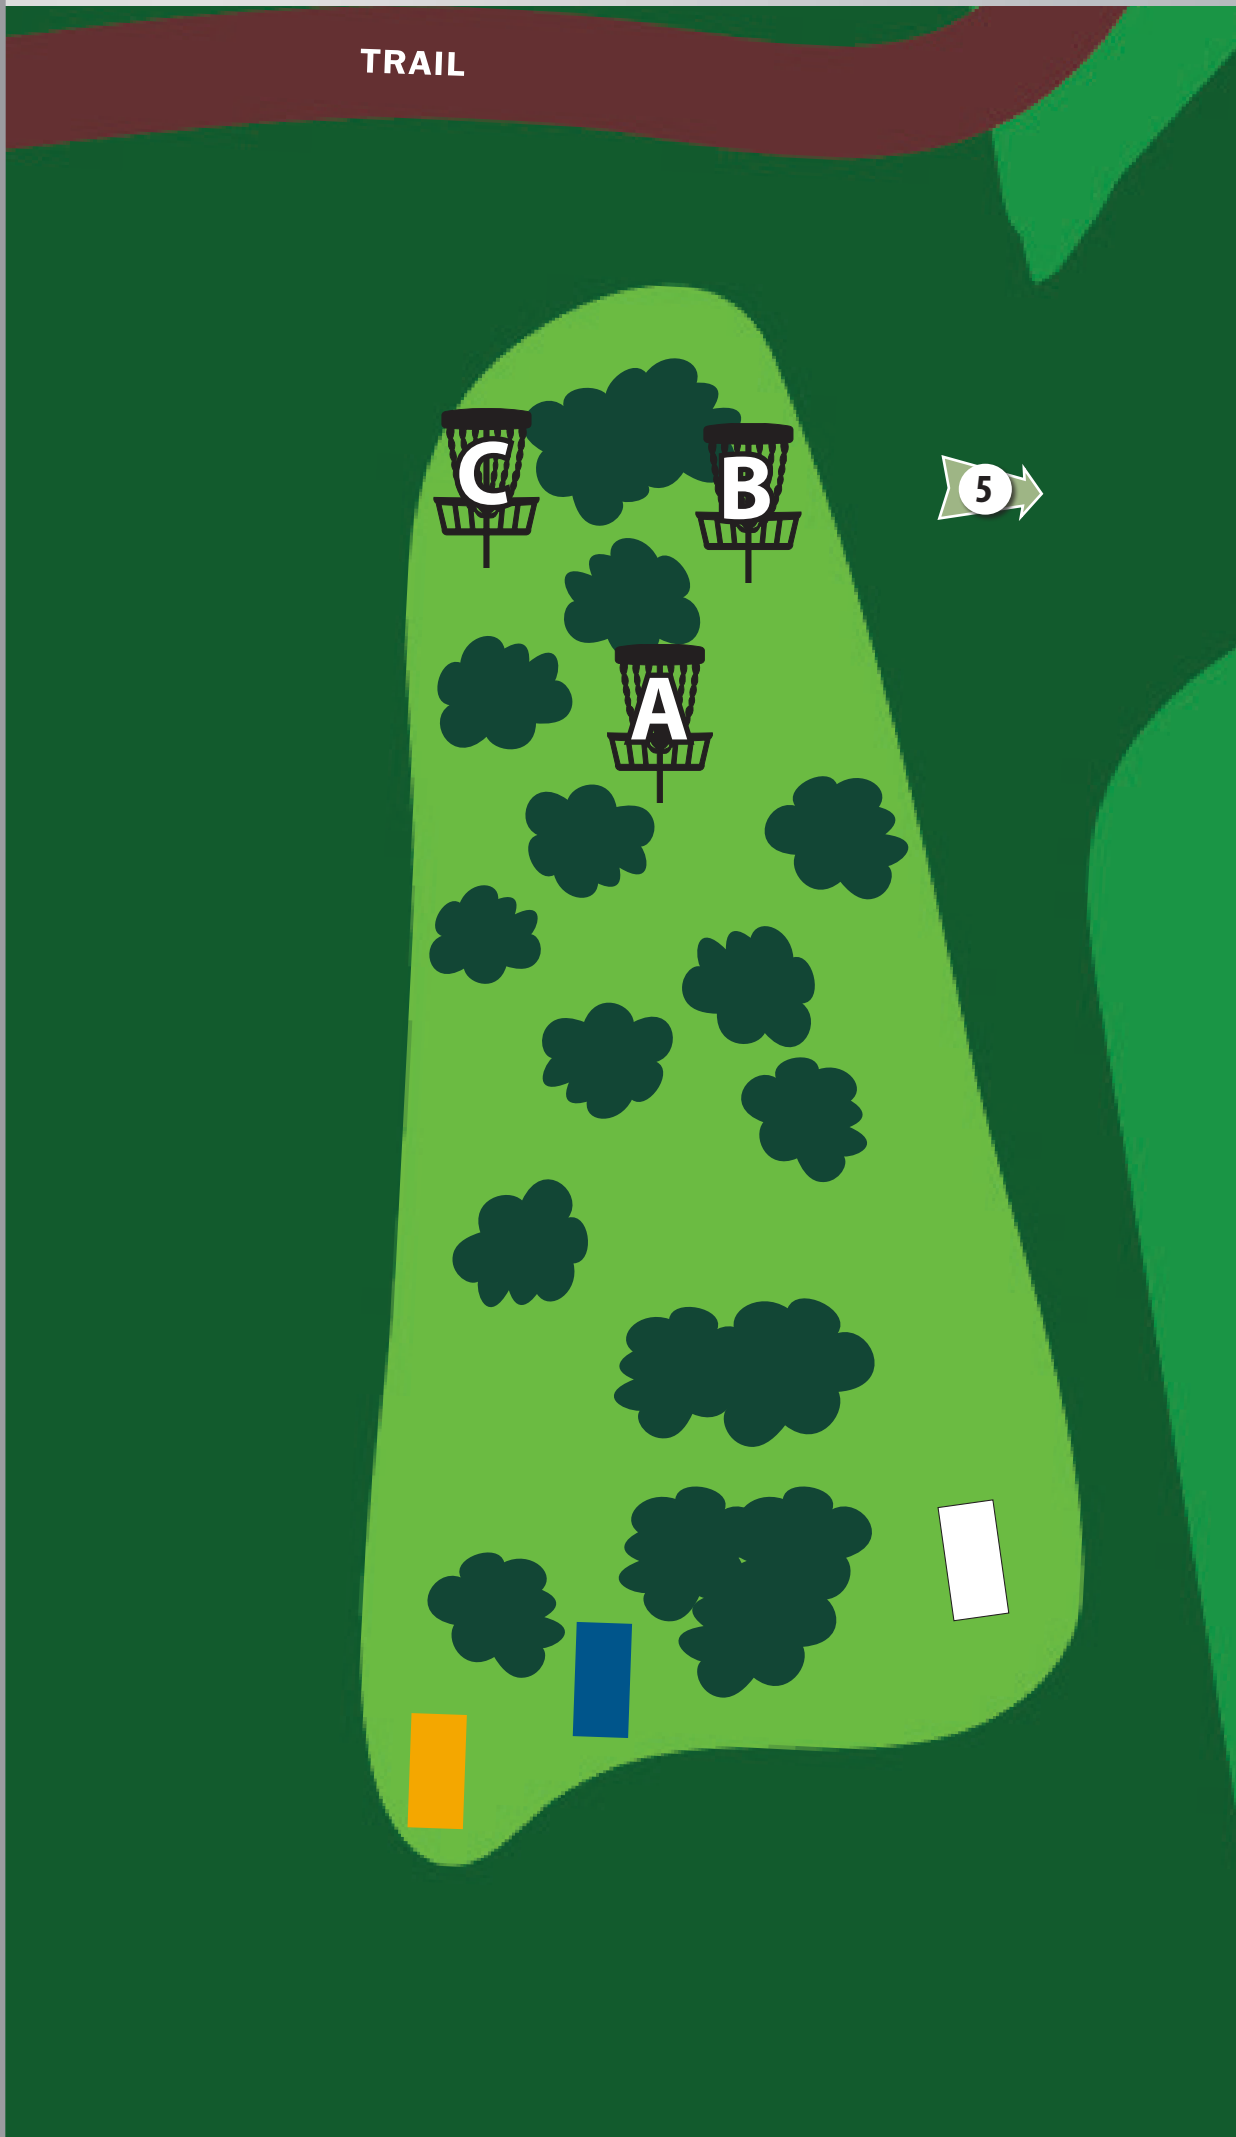

# 4

## NORTH BOUNDARY PARK DISC GOLF COURSE

TRAIL

— 2018 PROJECT OF THE YEAR

# PAR 3

**-55 ft / -17 m**

DISTANCE:

**258 ft / 79 m**

ELEVATION:

**-57 ft / -17 m**

SCAN THE QR CODE FOR COURSE MAPS  
or visit [CranberryTownship.org/DiscGolf](http://CranberryTownship.org/DiscGolf)