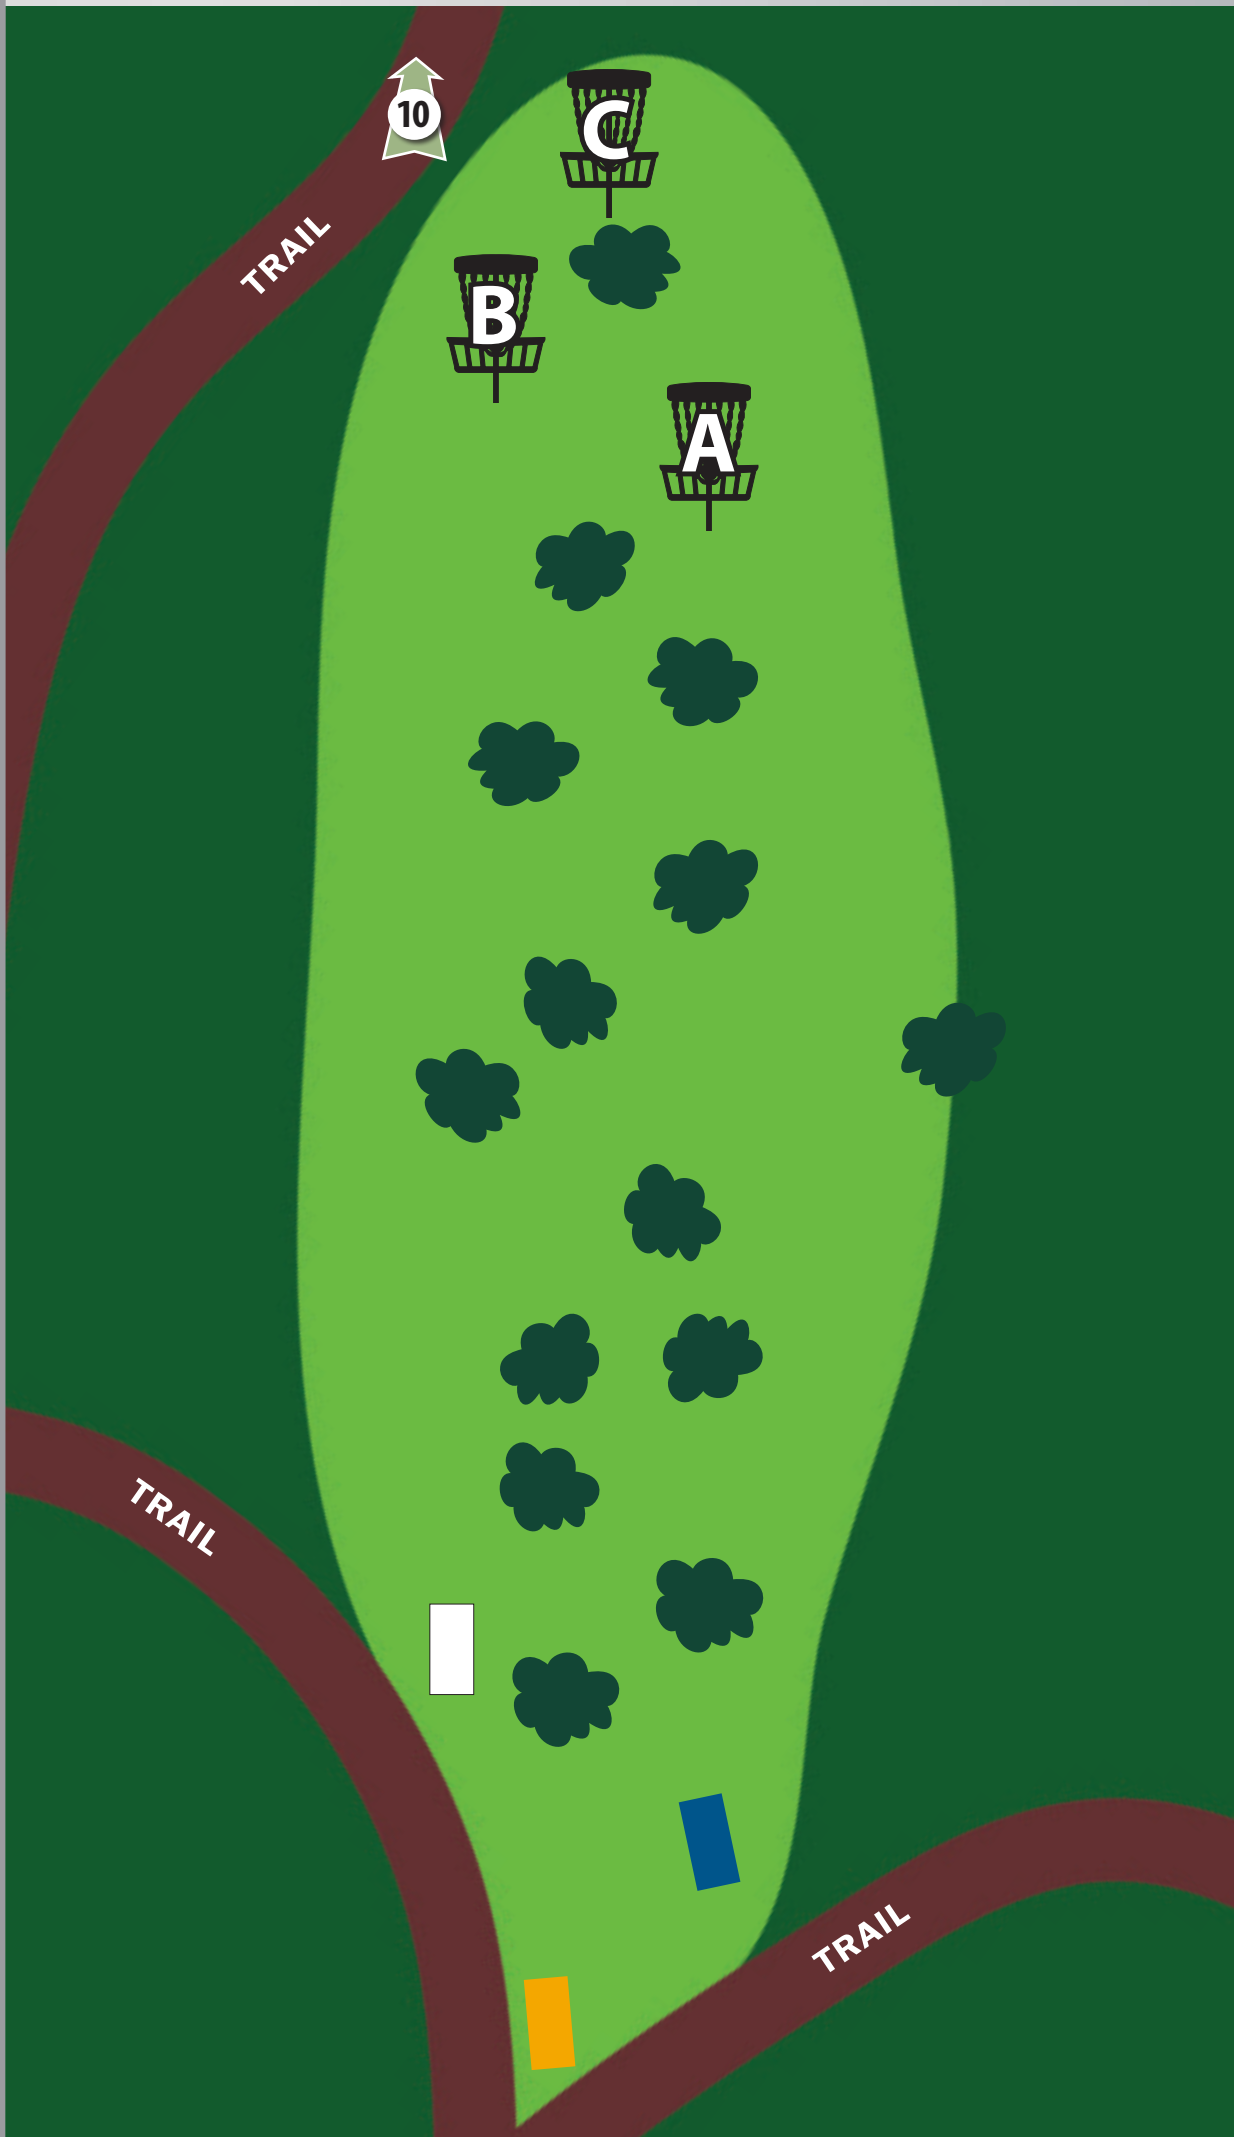

9

NORTH BOUNDARY PARK DISC GOLF COURSE

— 2018 PROJECT OF THE YEAR

PAR 3

GOLD TEE

DISTANCE:

410 ft / 125 m

ELEVATION:

-87 ft / -27 m

DISTANCE:

449 ft / 137 m

ELEVATION:

-96 ft / -29 m

DISTANCE:

493 ft / 150 m

ELEVATION:

-100 ft / -30 m

SCAN THE QR CODE FOR COURSE MAPS
or visit CranberryTownship.org/DiscGolf