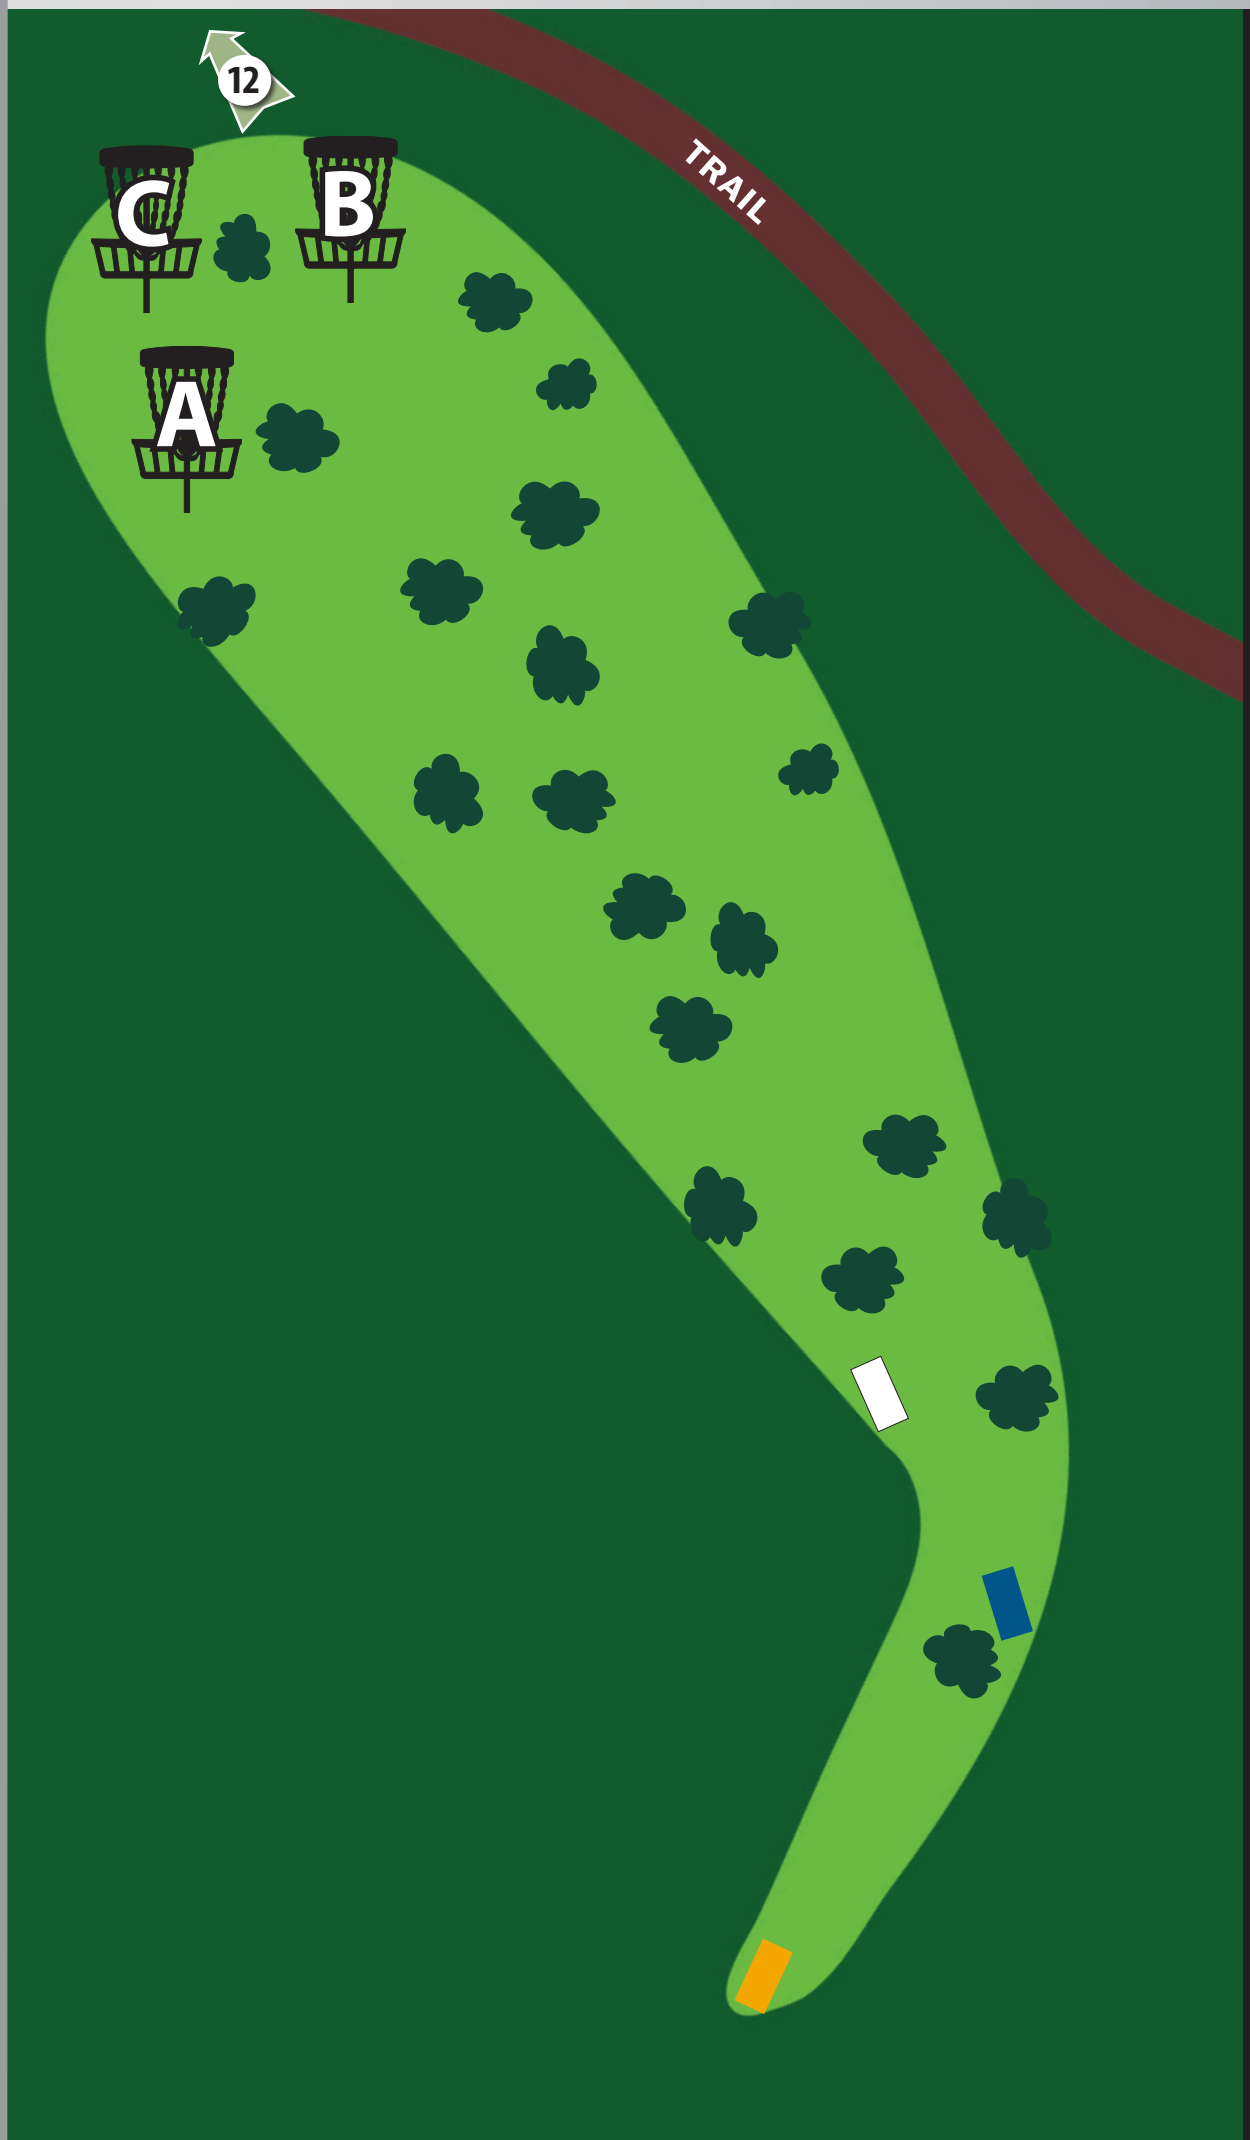

11

NORTH BOUNDARY PARK DISC GOLF COURSE

— 2018 PROJECT OF THE YEAR

PAR 5

WHITE TEE

DISTANCE:

487 ft / 148 m

ELEVATION:

+42 ft / +13 m

DISTANCE:

513 ft / 156 m

ELEVATION:

+66 ft / +20 m

DISTANCE:

554 ft / 169 m

ELEVATION:

+72 ft / +22 m

SCAN THE QR CODE FOR COURSE MAPS
or visit CranberryTownship.org/DiscGolf