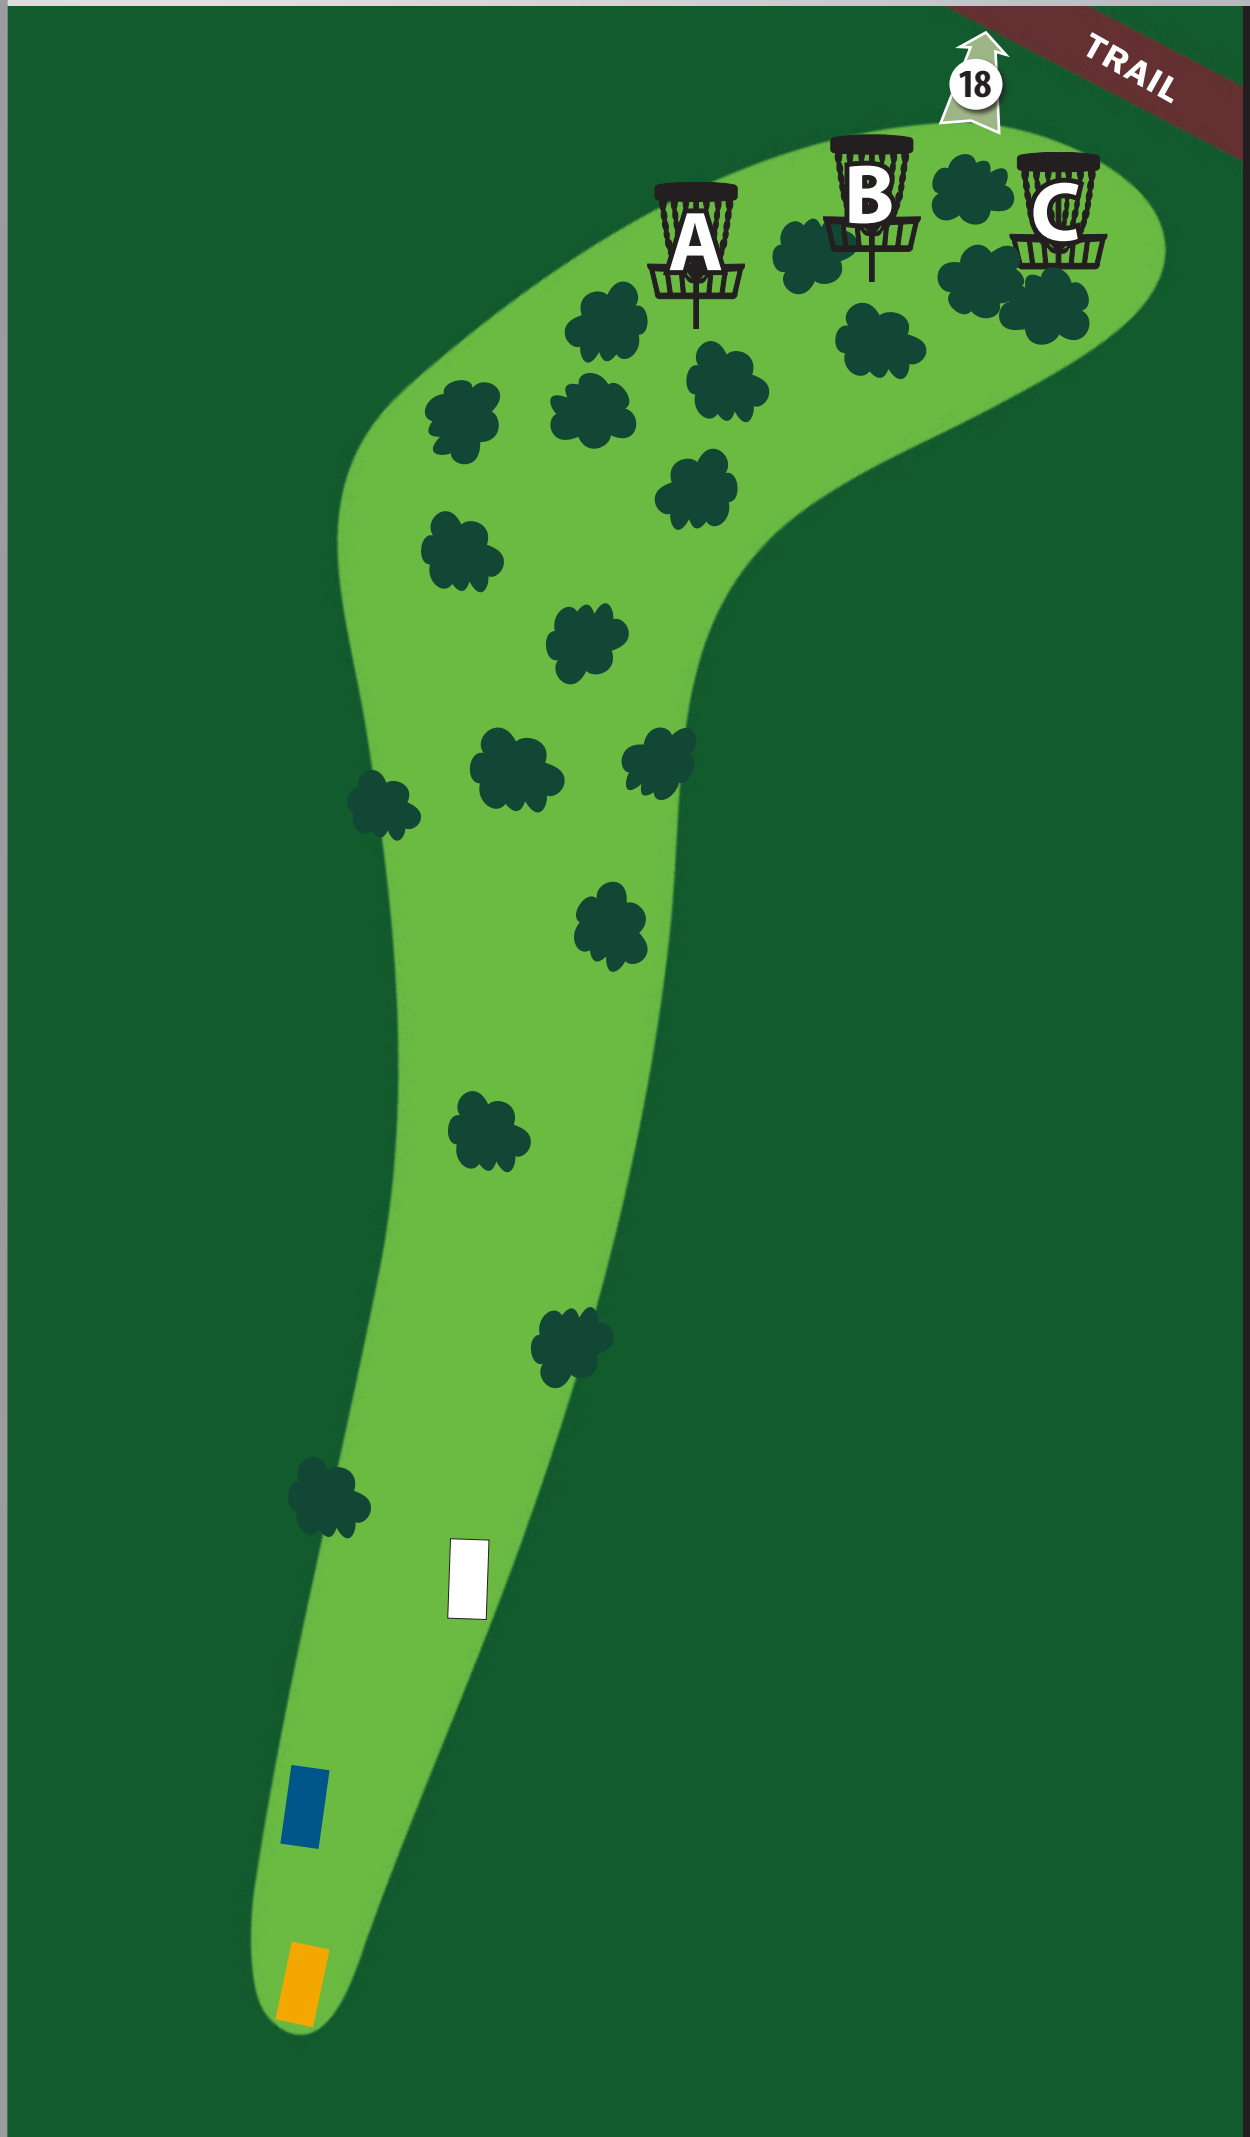

17

NORTH BOUNDARY PARK DISC GOLF COURSE

— 2018 PROJECT OF THE YEAR

PAR 4

WHITE TEE

DISTANCE:

415 ft / 126 m

ELEVATION:

-15 ft / -5 m

DISTANCE:

494 ft / 151 m

ELEVATION:

-39 ft / -12 m

DISTANCE:

543 ft / 166 m

ELEVATION:

-43 ft / -13 m

SCAN THE QR CODE FOR COURSE MAPS
or visit CranberryTownship.org/DiscGolf